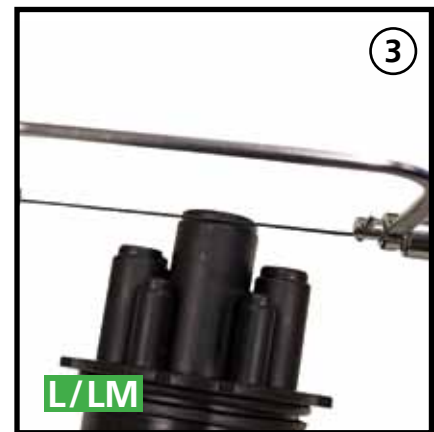

Ø (mm)	Cablelok™
1.7 - 2.0	R10
2 x 1.7 - 2.0	R10D
3.0 - 3.8	R20
2 x 3.8 - 4.8	R30D
3.8 - 5.2	R40
5.2 - 8.0	R50
6.0 - 8.5	R70
8.0 - 9.5	R80
Ø (mm)	Cablelok™
4.8 - 9.0	B10
8.0 - 14.0	B20
13.0 - 16.5	B30
Ø (mm)	Cablelok™
2 x 4.0 - 6.5	LM10C
2 x 6.0 - 9.5	LM20C
2 x 9.0 - 12.5	LM30C
2 x 12.5 - 15.0	LM40C
Ø (mm)	Cablelok™
2 x 5.5 - 9.5	L10C
2 x 9.0 - 12.5	L20C
2 x 12.0 - 15.0	L30C
2 x 15.0 - 18.5	L40C
2 x 18.3 - 20.0	L50C