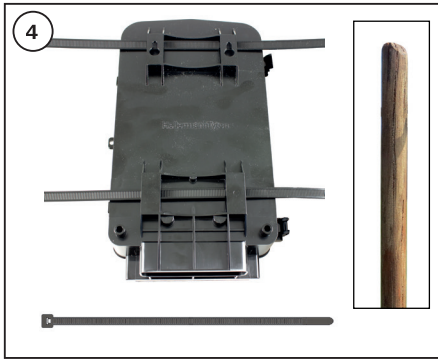

Fibre Facade Enclosure (FFE)

A

B

A	10mm	0.39in
B	20mm	1in
C	1.2m - 1.5m	3ft 11in - 4ft 11in
D	≤ 1.5m	≤ 59in
E	30mm	1 3/16in

C

D

E

F