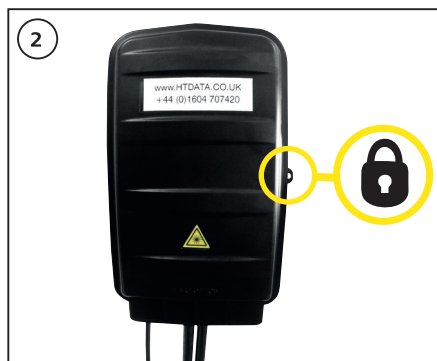

Fibre Facade Enclosure (FFE)

A

B

A	10mm	0.39in
B	20mm	1in
C	1.2m - 1.5m	3ft 11in - 4ft 11in
D	≤ 1.5m	≤ 59in
E	30mm	1 3/16in

C

D

E

F