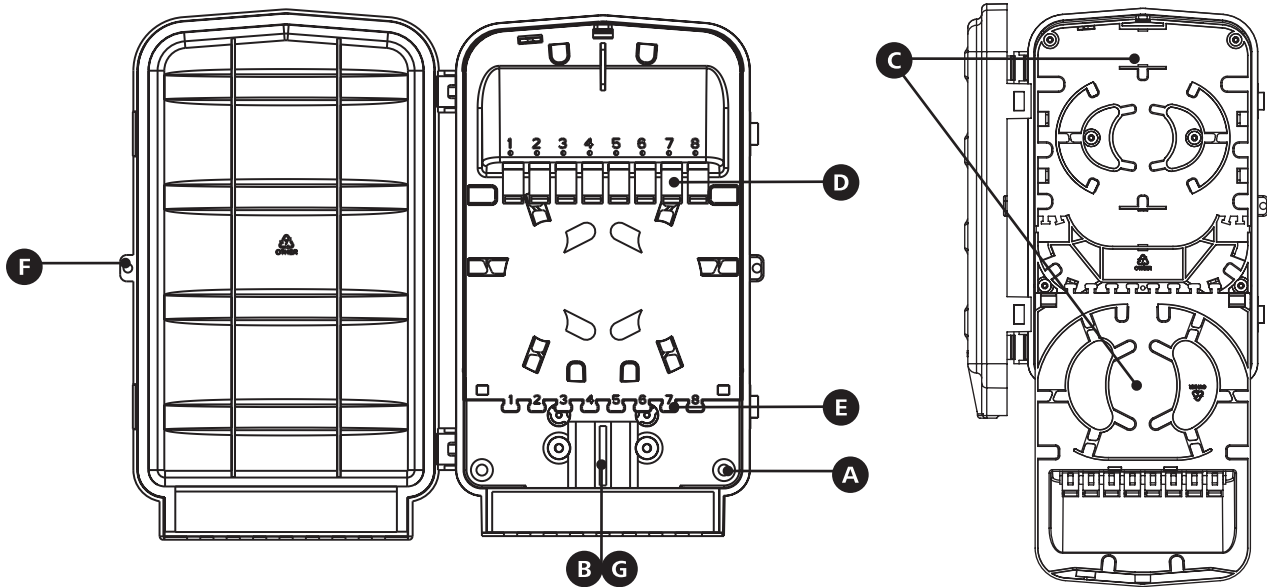

Fibre Facade Enclosure (FFE)

A

B

A	10mm	0.39in
B	20mm	1in
C	1.2m - 1.5m	3ft 11in - 4ft 11in
D	≤ 1.5m	≤ 59in
E	30mm	1 3/16in

C

D

E

F