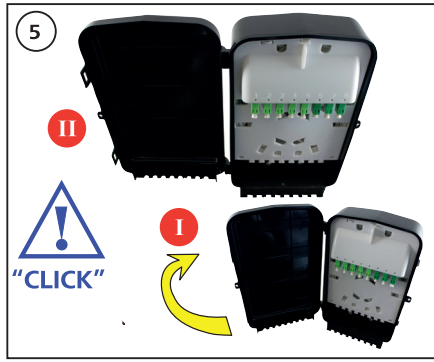

Fibre Facade Enclosure (FFE)

A

B

A	10mm	0.39in
B	20mm	1in
C	1.2m - 1.5m	3ft 11in - 4ft 11in
D	≤ 1.5m	≤ 59in
E	30mm	1 3/16in

C

D

E

F