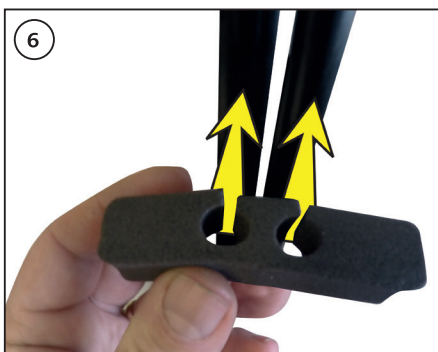

Fibre Facade Enclosure (FFE)

A

B

A	10mm	0.39in
B	20mm	1in
C	1.2m - 1.5m	3ft 11in - 4ft 11in
D	≤ 1.5m	≤ 59in
E	30mm	1 3/16in

C

D

E

F