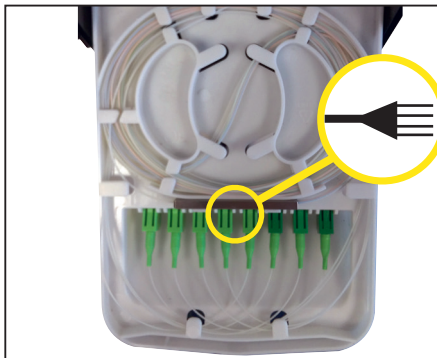

Fibre Facade Enclosure (FFE)

A

B

A	10mm	0.39in
B	20mm	1in
C	1.2m - 1.5m	3ft 11in - 4ft 11in
D	≤ 1.5m	≤ 59in
E	30mm	1 3/16in

C

D

E

F