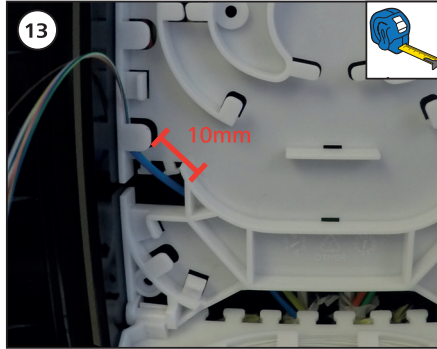

Fibre Facade Enclosure (FFE)

A

B

A	10mm	0.39in
B	20mm	1in
C	1.2m - 1.5m	3ft 11in - 4ft 11in
D	≤ 1.5m	≤ 59in
E	30mm	1 3/16in

C

D

E

F