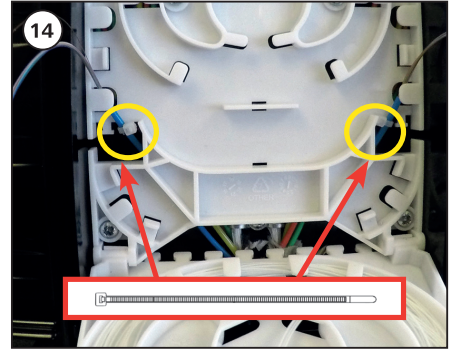

Fibre Facade Enclosure (FFE)

A

B

A	10mm	0.39in
B	20mm	1in
C	1.2m - 1.5m	3ft 11in - 4ft 11in
D	≤ 1.5m	≤ 59in
E	30mm	1 3/16in

C

D

E

F