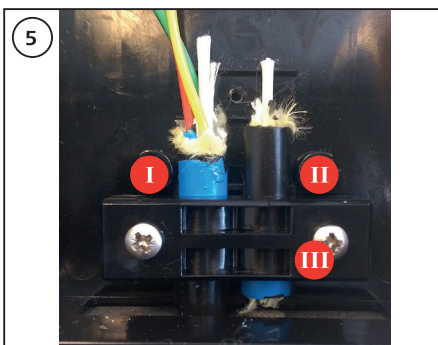

Fibre Facade Enclosure (FFE)

A

B

A	10mm	0.39in
B	20mm	1in
C	1.2m - 1.5m	3ft 11in - 4ft 11in
D	≤ 1.5m	≤ 59in
E	30mm	1 3/16in

C

D

E

F