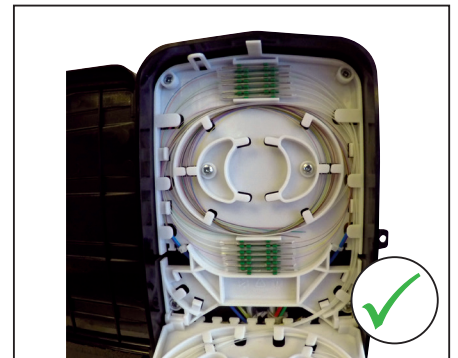

Fibre Facade Enclosure (FFE)

A

B

A	10mm	0.39in
B	20mm	1in
C	1.2m - 1.5m	3ft 11in - 4ft 11in
D	≤ 1.5m	≤ 59in
E	30mm	1 3/16in

C

D

E

F