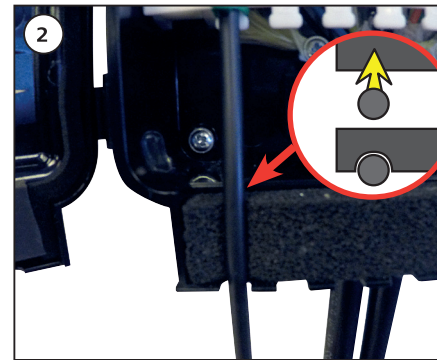

Fibre Facade Enclosure (FFE)

A

B

A	10mm	0.39in
B	20mm	1in
C	1.2m - 1.5m	3ft 11in - 4ft 11in
D	≤ 1.5m	≤ 59in
E	30mm	1 3/16in

C

D

E

F