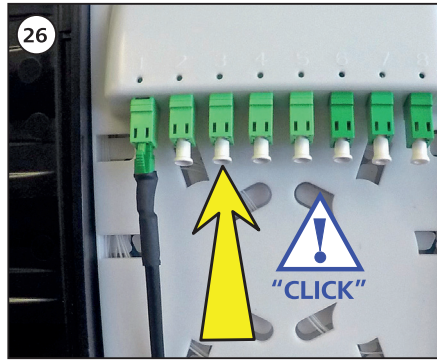

Fibre Facade Enclosure (FFE)

A

B

A	10mm	0.39in
B	20mm	1in
C	1.2m - 1.5m	3ft 11in - 4ft 11in
D	≤ 1.5m	≤ 59in
E	30mm	1 3/16in

C

D

E

F