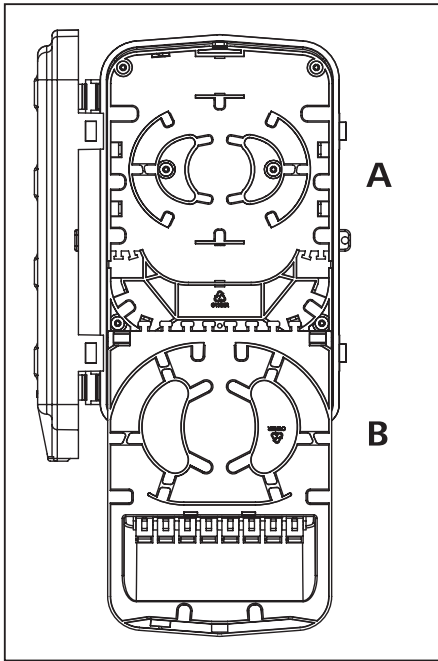

Fibre Facade Enclosure (FFE)

A

B

A	10mm	0.39in
B	20mm	1in
C	1.2m - 1.5m	3ft 11in - 4ft 11in
D	≤ 1.5m	≤ 59in
E	30mm	1 3/16in

C

D

E

F