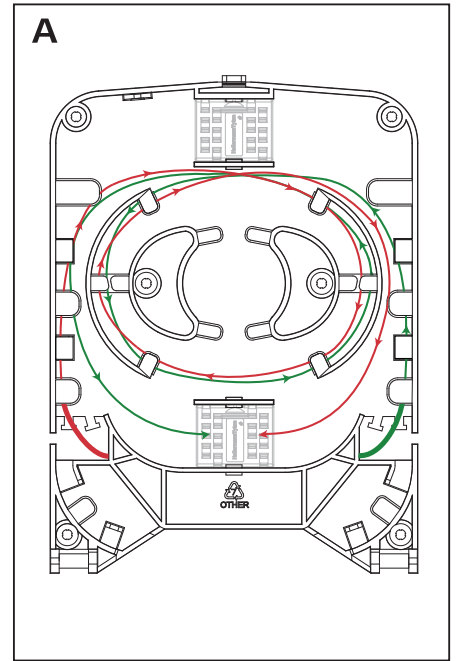

Fibre Facade Enclosure (FFE)

A

B

A	10mm	0.39in
B	20mm	1in
C	1.2m - 1.5m	3ft 11in - 4ft 11in
D	≤ 1.5m	≤ 59in
E	30mm	1 3/16in

C

D

E

F