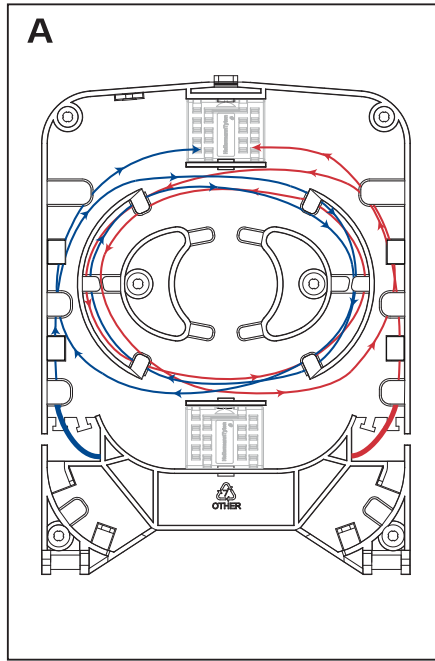

Fibre Facade Enclosure (FFE)

A

B

A	10mm	0.39in
B	20mm	1in
C	1.2m - 1.5m	3ft 11in - 4ft 11in
D	≤ 1.5m	≤ 59in
E	30mm	1 3/16in

C

D

E

F