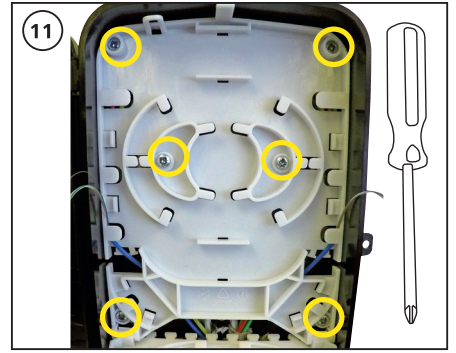

Fibre Facade Enclosure (FFE)

A

B

A	10mm	0.39in
B	20mm	1in
C	1.2m - 1.5m	3ft 11in - 4ft 11in
D	≤ 1.5m	≤ 59in
E	30mm	1 3/16in

C

D

E

F