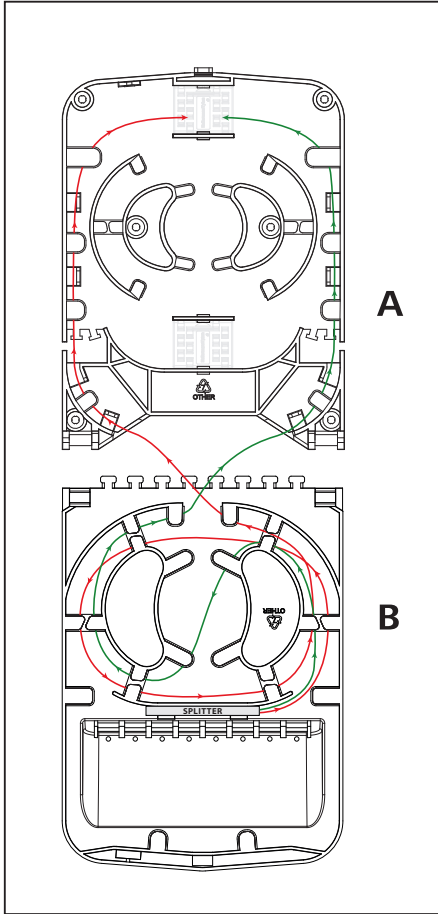

Fibre Facade Enclosure (FFE)

A

B

A	10mm	0.39in
B	20mm	1in
C	1.2m - 1.5m	3ft 11in - 4ft 11in
D	≤ 1.5m	≤ 59in
E	30mm	1 3/16in

C

D

E

F