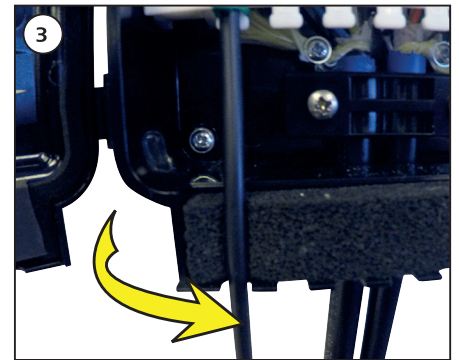

Fibre Facade Enclosure (FFE)

A

B

A	10mm	0.39in
B	20mm	1in
C	1.2m - 1.5m	3ft 11in - 4ft 11in
D	≤ 1.5m	≤ 59in
E	30mm	1 3/16in

C

D

E

F