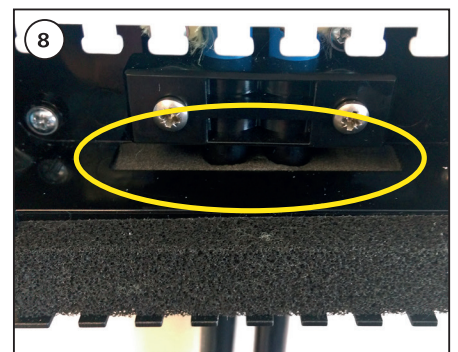

Fibre Facade Enclosure (FFE)

A

B

A	10mm	0.39in
B	20mm	1in
C	1.2m - 1.5m	3ft 11in - 4ft 11in
D	≤ 1.5m	≤ 59in
E	30mm	1 3/16in

C

D

E

F