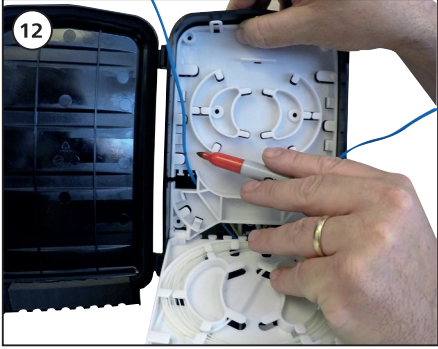

Fibre Facade Enclosure (FFE)

A

B

A	10mm	0.39in
B	20mm	1in
C	1.2m - 1.5m	3ft 11in - 4ft 11in
D	≤ 1.5m	≤ 59in
E	30mm	1 3/16in

C

D

E

F