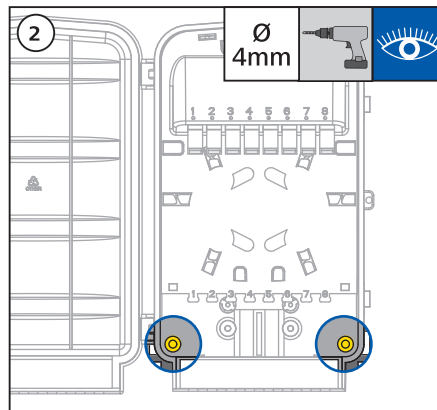

Fibre Facade Enclosure (FFE)

A

B

A	10mm	0.39in
B	20mm	1in
C	1.2m - 1.5m	3ft 11in - 4ft 11in
D	≤ 1.5m	≤ 59in
E	30mm	1 3/16in

C

D

E

F