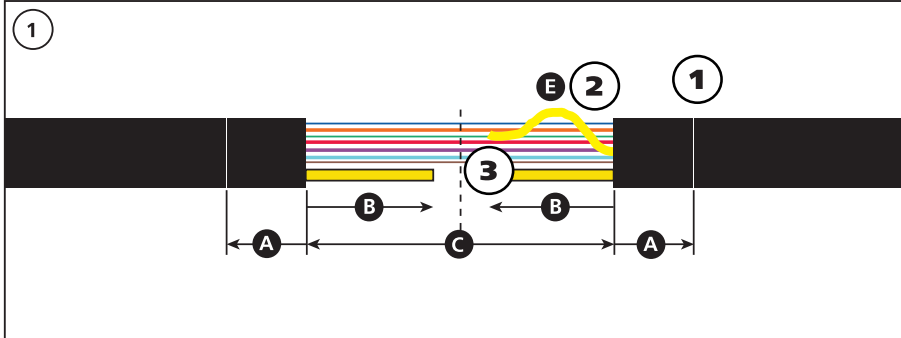

Fibre Facade Enclosure (FFE)

A

B

A	10mm	0.39in
B	20mm	1in
C	1.2m - 1.5m	3ft 11in - 4ft 11in
D	≤ 1.5m	≤ 59in
E	30mm	1 3/16in

C

D

E

F