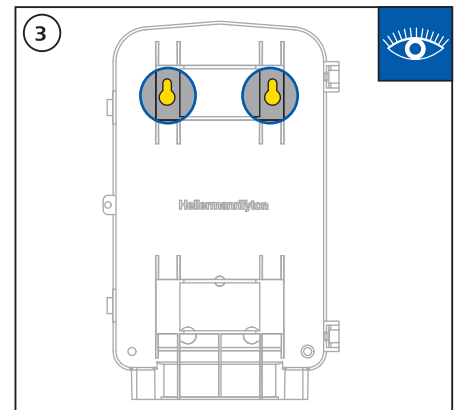

Fibre Facade Enclosure (FFE)

A

B

A	10mm	0.39in
B	20mm	1in
C	1.2m - 1.5m	3ft 11in - 4ft 11in
D	≤ 1.5m	≤ 59in
E	30mm	1 3/16in

C

D

E

F