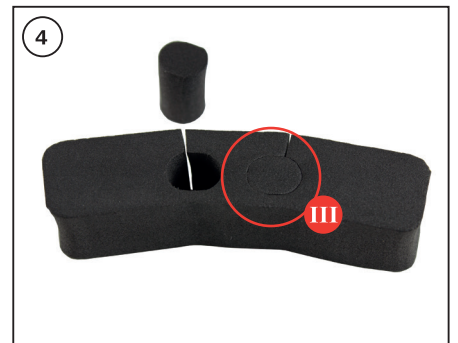

Fibre Facade Enclosure (FFE)

A

B

A	10mm	0.39in
B	20mm	1in
C	1.2m - 1.5m	3ft 11in - 4ft 11in
D	≤ 1.5m	≤ 59in
E	30mm	1 3/16in

C

D

E

F