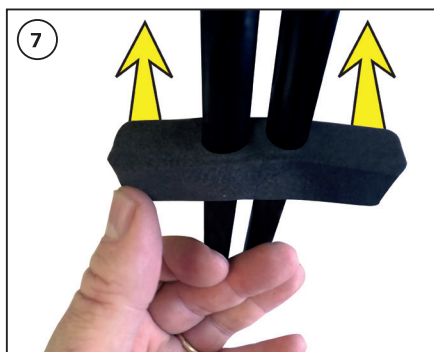

Fibre Facade Enclosure (FFE)

A

B

A	10mm	0.39in
B	20mm	1in
C	1.2m - 1.5m	3ft 11in - 4ft 11in
D	≤ 1.5m	≤ 59in
E	30mm	1 3/16in

C

D

E

F