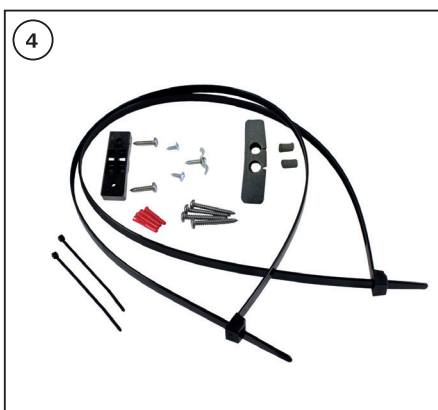

Fibre Facade Enclosure (FFE)

A

B

A	10mm	0.39in
B	20mm	1in
C	1.2m - 1.5m	3ft 11in - 4ft 11in
D	≤ 1.5m	≤ 59in
E	30mm	1 3/16in

C

D

E

F