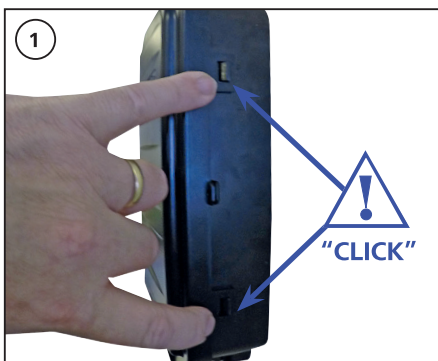

Fibre Facade Enclosure (FFE)

A

B

A	10mm	0.39in
B	20mm	1in
C	1.2m - 1.5m	3ft 11in - 4ft 11in
D	≤ 1.5m	≤ 59in
E	30mm	1 3/16in

C

D

E

F