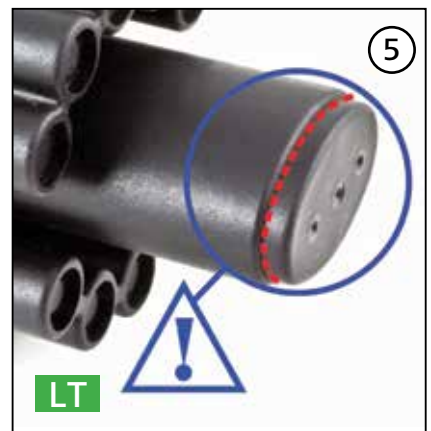

Ø (mm)	Cablelok™
1.7 - 2.0	R10
2 x 1.7 - 2.0	R10D
2.0 - 3.0	R15
3.0 - 3.8	R20
2 x 3.8 - 4.8	R30D
3.8 - 5.2	R40
5.2 - 8.0	R50
6.0 - 8.5	R70
8.0 - 9.5	R80